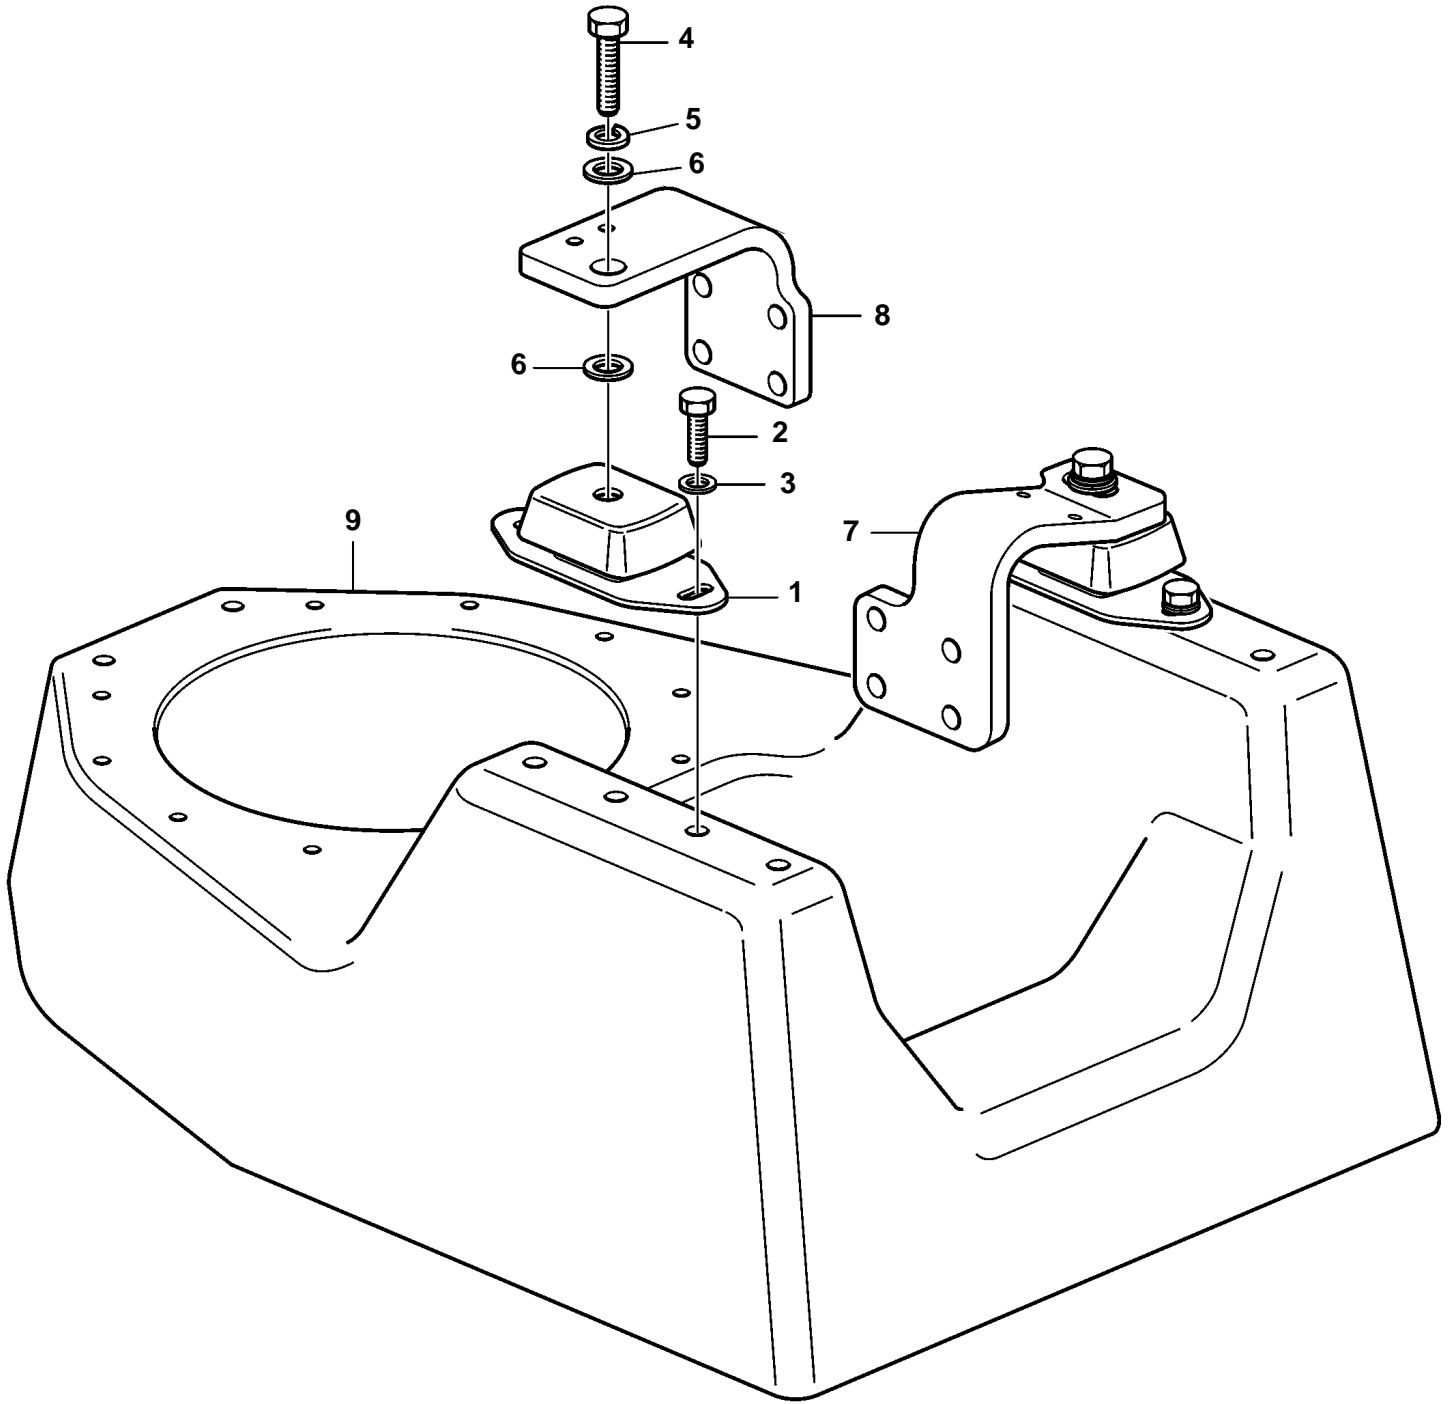

D1-20

22899

D1-20

REF	PART NO.	QTY	DESCRIPTION	NOTES
1	861460	2	Rubber element	
2	963580	4	Screw	
3	976945	4	Washer	
4	959710	2	Screw	
5	941912	2	Spring washer	
6	955900	4	Washer	
7	3812710	1	Engine mountings, front	P
8	3819404	1	Engine mountings, front	S.B
9		1	Engine bed	